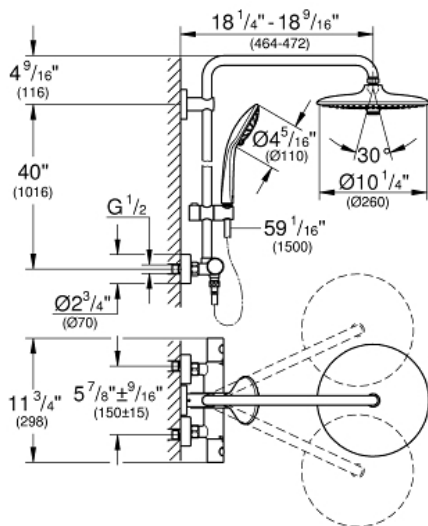

EUPHORIA SYSTEM 260 Shower System with Thermostat for Wall Mount

MODEL # 26128001

Pure Freude
an Wasser

GROHE

Product Description:
EUPHORIA SYSTEM 260
Shower System with Thermostat for Wall Mount

Standard Specification:

- Consisting of:
- 17 3/4" horizontal swivel shower arm
- Exposed thermostat with Aquadimmer that diverts between hand shower and showerhead
- Allows change between:
- Head shower Euphoria 260 (26 457)
- 3 adjustable sprays
- Rain, SmartRain, Jet
- With ball joint
- Rotation angle $\pm 15^\circ$
- Euphoria hand shower (27 238 000)
- 2 Spray patterns:
- Rain, SmartRain
- Adjustable height bar with gliding element
- Rotaflex shower hose (59") (28 417)
- 2.5 gpm (9.5 l/min) flow limiter
- **GROHE TurboStat** Compact cartridge with wax thermoelement
- Exposed thermostatic temperature control with SafeStop at 100°F/38°C
- **GROHE DreamSpray** perfect spray pattern
- **GROHE StarLight** chrome finish
- **GROHE SprayDimmer** (flow rate reduction)
- **SpeedClean** anti-lime system
- Inner WaterGuide for a longer life
- Twistfree to prevent hose from twisting
- Minimum flow rate 1.8 gpm (7 l/min)
- Min. recommended pressure: 15 psi (1.0 bar)

Applicable Codes & Standards:

- Energy Policy Act of 1992
- ASME A112.18.1/CSA B125.1

Color:

- 26128001 StarLight Chrome